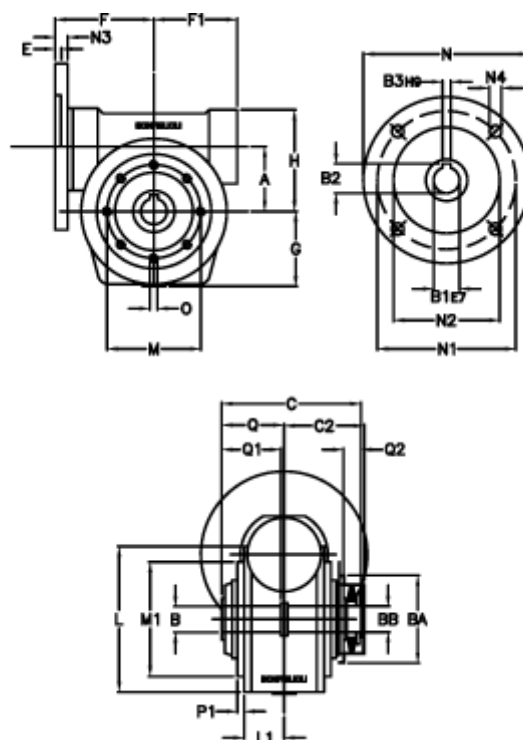

Article number: 390204904572236

Description: Worm Gear with Torque Limiter
VF 49-L2-P-45 P63B5

Measures

a = 49.50	C2 = 63,5	L1 = 36.8	O = M6x8
B = 25	Description = VF 49P-xx-63B5	m = 94	P1 = 2.5
B1 E7 = 11	E = 3.0	M1 = 68	Q = 51.0
B2 = 12.8	F = 70	N = 140	Q1 = 41
B3 H9 = 4	F1 = 63	N1 = 115	Q2 = 15
BA = 63	g = 56	N2 = 95	
BB H7 = 14	H = 80.0	N3 = 10.5	
C = 105	L = 107.5	N4 = 9,5	